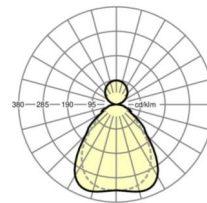

Order number	46302026175
EAN number	4020863378081
Commodity code	94051190
Certification mark	IP 20, Protection class I, VDU $65^\circ < 3000$, F, Indoor, CE
Impact resistance (IK rating)	IK02
Ambient temperatur	ta 25°C
Special properties	Ready for IoT
Warranty period	5 years
State funding programs	BEG - Federal funding for efficient buildings (valid only for Germany)

ELECTRICAL ENGINEERING

Controller	Electronic driver DALI2 (1 pcs.)
System output	36W
Mains voltage	230V/50Hz
Circuit breakers (inrush current)	12 pieces/B10, 20 pieces/B16, 21 pieces/C10, 33 pieces/C16
Energy efficiency class/light source	C

LIGHTING TECHNOLOGY

Placement	LED, Colour rendering/Light colour CRI $\geq 80 / 3000\text{K}$
Colour tolerance (MacAdam)	3SDCM
Nominal luminous flux	4568lm
LED service life	50000h L90/B10 (Tq 25°C)
Luminaire luminous efficiency	128lm/W
UGR lat./long.	16.3 / 15.8

MECHANICS

Housing colour	silver grey/white aluminium RAL 9006
Dimensions (LxWxH/DxH)	1250mm x 321mm x 39mm
Weight (net)	4.75kg
Cable entry KE (X/Y)	0mm/0mm
Type of installation	Ceiling-mounted single installation

Dimensions

L	1250 mm	Length
B	321 mm	Width
H	39 mm	Height
A1	900 mm	Mounting distance single mounting
X	0 mm	Distance cable infeed to the center of the luminaire on the X-axis
Y	0 mm	Distance cable infeed to the center of the luminaire on the Y-axis

DEEP-LINK

<https://www.regiolux.de/en/article/46302026175>